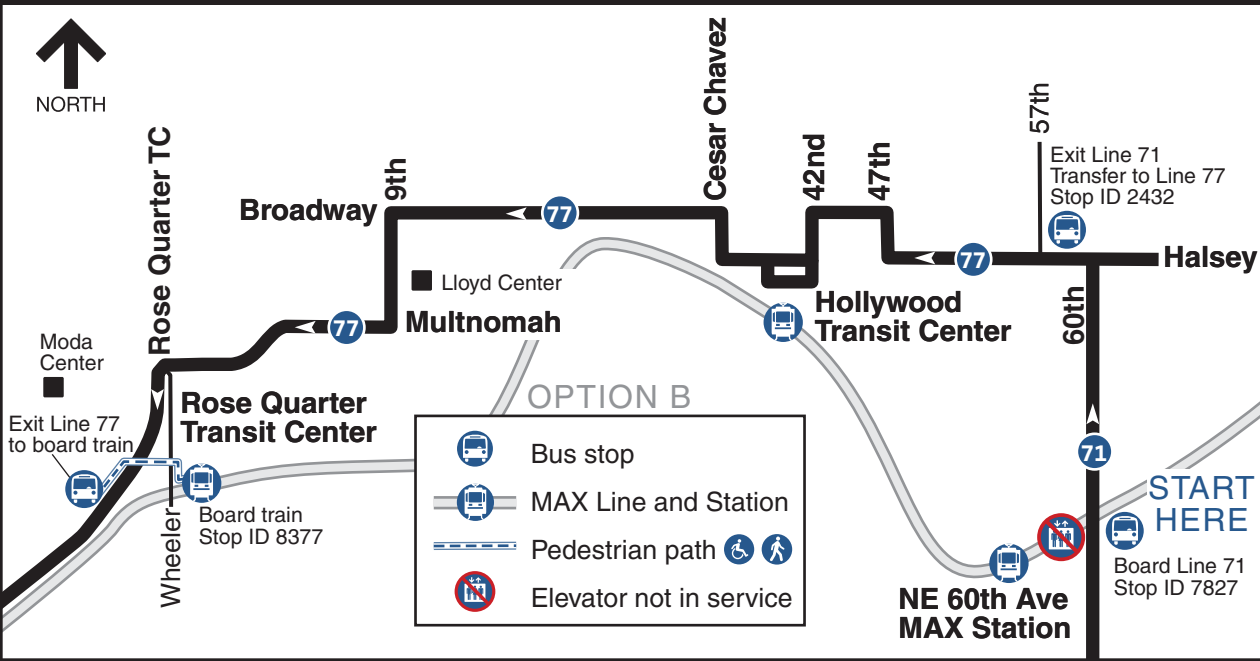

# MAX Station Elevator Outage Detour

## Westbound starting at NE 60th Ave Station

NORTH

Moda Center

Rose Quarter TC

Broadway

9th

Cesar Chavez

42nd

47th

57th

Halsey

60th

Rose Quarter Transit Center

Lloyd Center

Multnomah

Hollywood Transit Center

NE 60th Ave MAX Station

START HERE

Board Line 71 Stop ID 7827

Exit Line 71 Transfer to Line 77 Stop ID 2432

Board train Stop ID 8377

Exit Line 77 to board train

**OPTION B**

- Bus stop
- MAX Line and Station
- Pedestrian path
- Elevator not in service